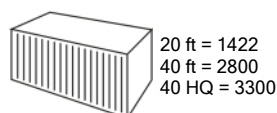

20 ft = 1422  
40 ft = 2800  
40 HQ = 3300

**W x D x H =**  
22.5 x 22.5 x 34.5 cm

**Gross weight**  
2.5 kg

4 pcs  
51 x 51 x 38 cm  
11 kg